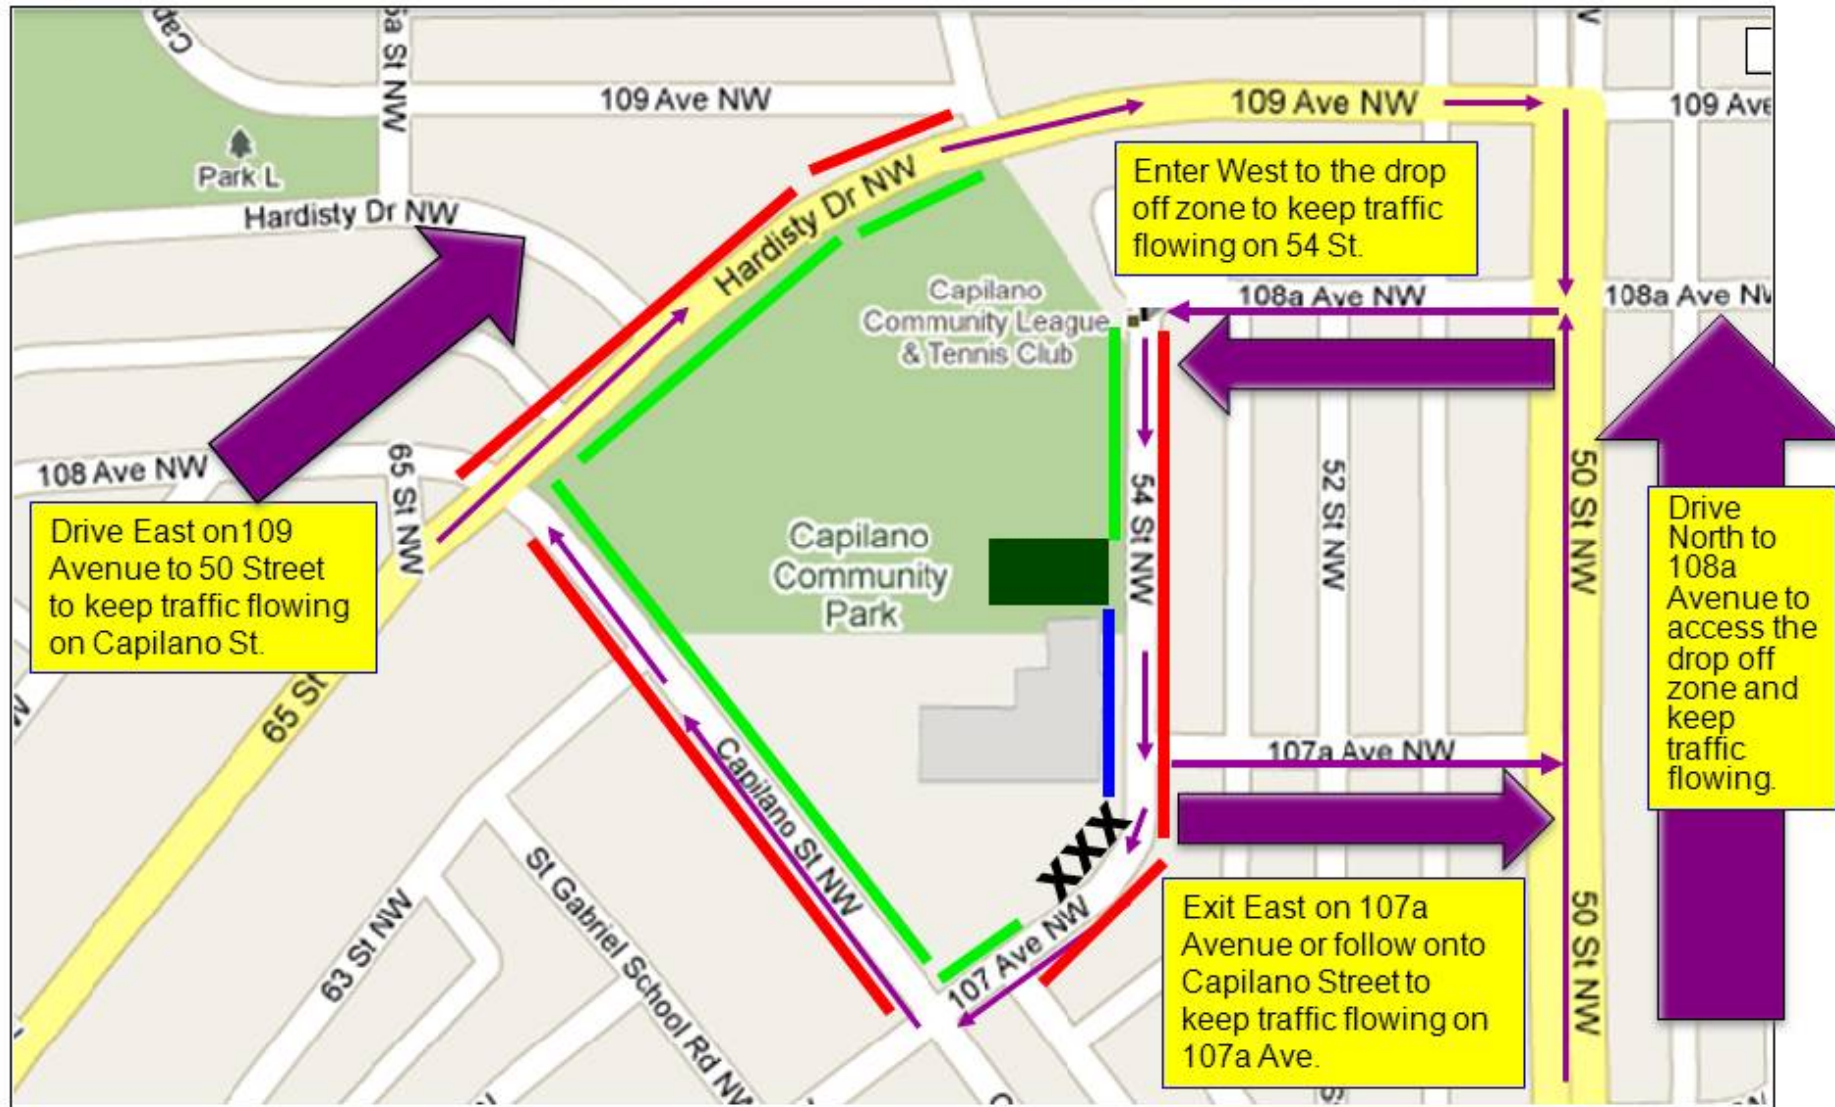

Suzuki Charter School Traffic Flow and Parking Map

Drive East on 109 Avenue to 50 Street to keep traffic flowing on Capilano St.

Enter West to the drop off zone to keep traffic flowing on 54 St.

Drive North to 108a Avenue to access the drop off zone and keep traffic flowing.

Exit East on 107a Avenue or follow onto Capilano Street to keep traffic flowing on 107a Ave.

- ← Traffic Flow
 - Drop Off Zone
 - Park school side and keep traffic flowing.
 - Staff Parking ONLY
 - Parent Parking
 - XXX** NO STOPPING ZONE
- Choose safety over convenience.**